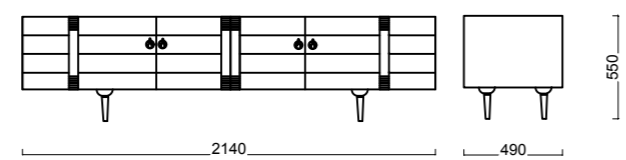

WARDROBE

NIGHT STAND

SOFA

ARMCHAIR

TV TOP MODEL

COFFE TABLE