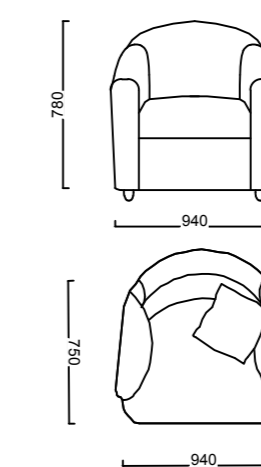

WARDROBE

NIGHT STAND

SOFA

ARMCHAIR

TV TOP MODEL

COFFE TABLE