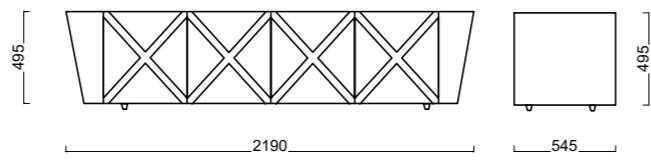

TV SUB MODEL