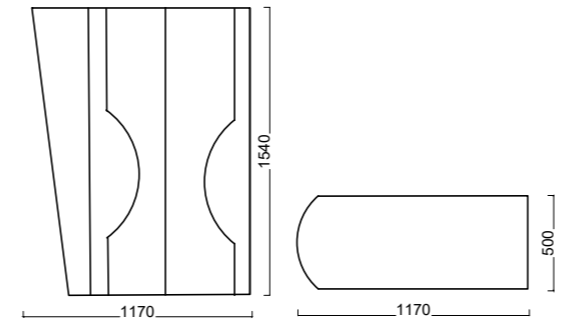

ROSE

CONSOLE

SHOWCASE

CHAIR

WARDROP

BEDSTEAD

DRESSER

NIGHT STAND