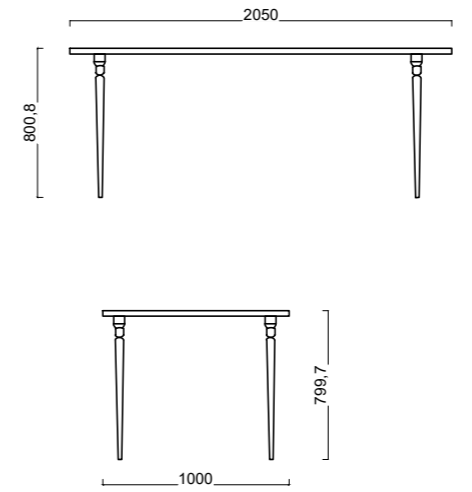

ROSE

CONSOLE

SHOWCASE

CHAIR

WARDROP

BEDSTEAD

DRESSER

NIGHT STAND