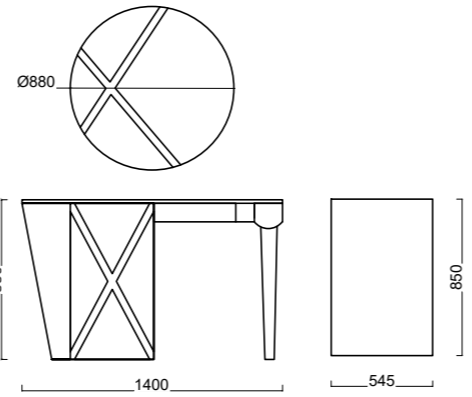

ROSE

CONSOLE

SHOWCASE

CHAIR

WARDROP

BEDSTEAD

DRESSER

NIGHT STAND