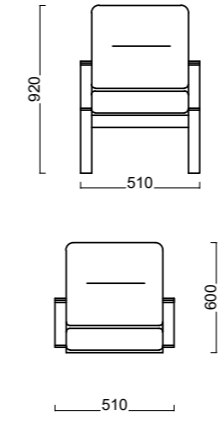

ROSE

CONSOLE

SHOWCASE

CHAIR

WARDROP

BEDSTEAD

DRESSER

NIGHT STAND