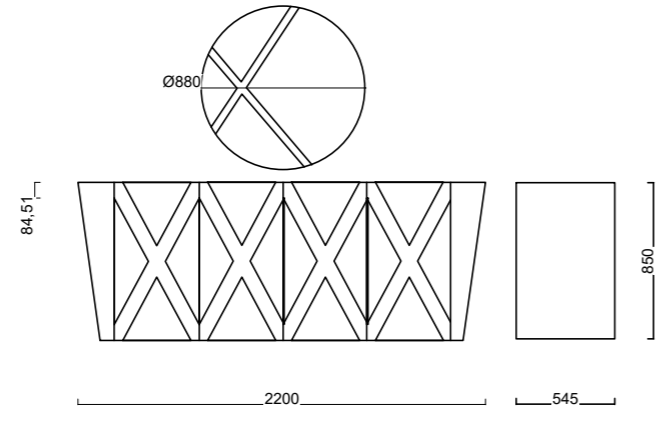

ROSE

CONSOLE

SHOWCASE

CHAIR

WARDROP

BEDSTEAD

DRESSER

NIGHT STAND