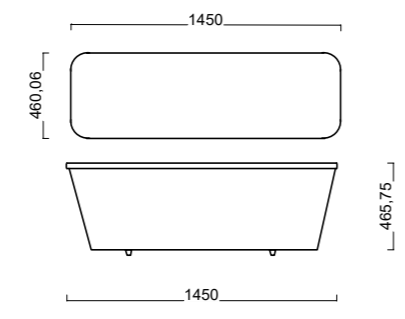

ROSE

SHOWCASE

NIGHT STAND

BENCH