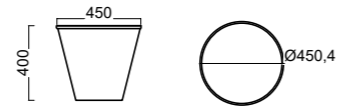

ROSE

SHOWCASE

NIGHT STAND

POUFFE