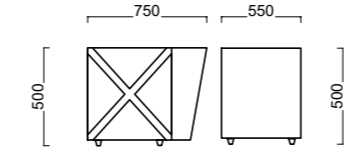

ROSE

CONSOLE

SHOWCASE

CHAIR

WARDROP

BEDSTEAD

DRESSER

NIGHT STAND